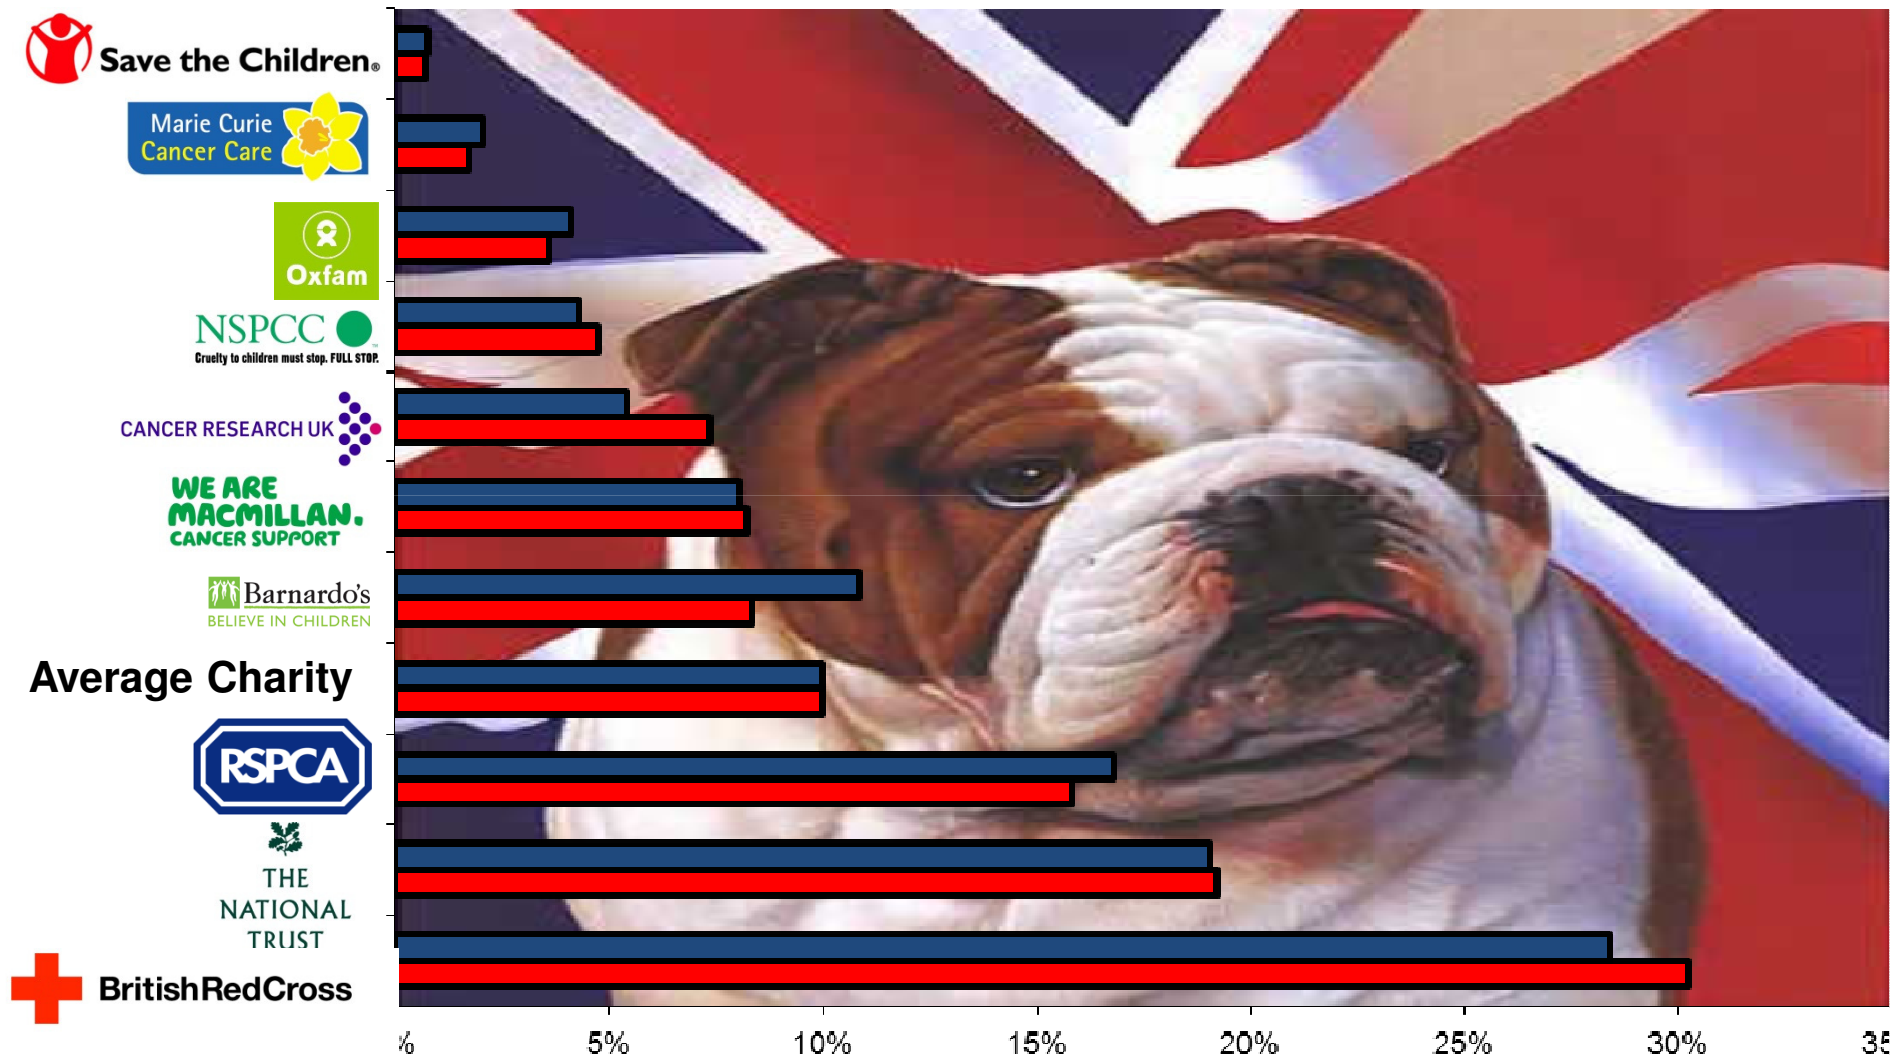

charity.MAP:

Most British charity - results

May 2011

www.fastmap.com

0207 242 0702

Q: From the list below, please select the 1 charity that you feel are most British

■ Give more than £100 pa to charity ■ ALL

Source: fast.MAP April 2011. Sample (n) = 1,281 UK Adults (18+)

© CCB Fastmap Ltd. Not for general distribution without prior written consent.

fast.MAP also asked:

- Which major charity :
 - is the coolest?
 - does the most important work?
 - is not aligned with modern times?

The results for coolest charity will be shared next week.

Don't forget to vote on the results for coolest charity using the link in your email